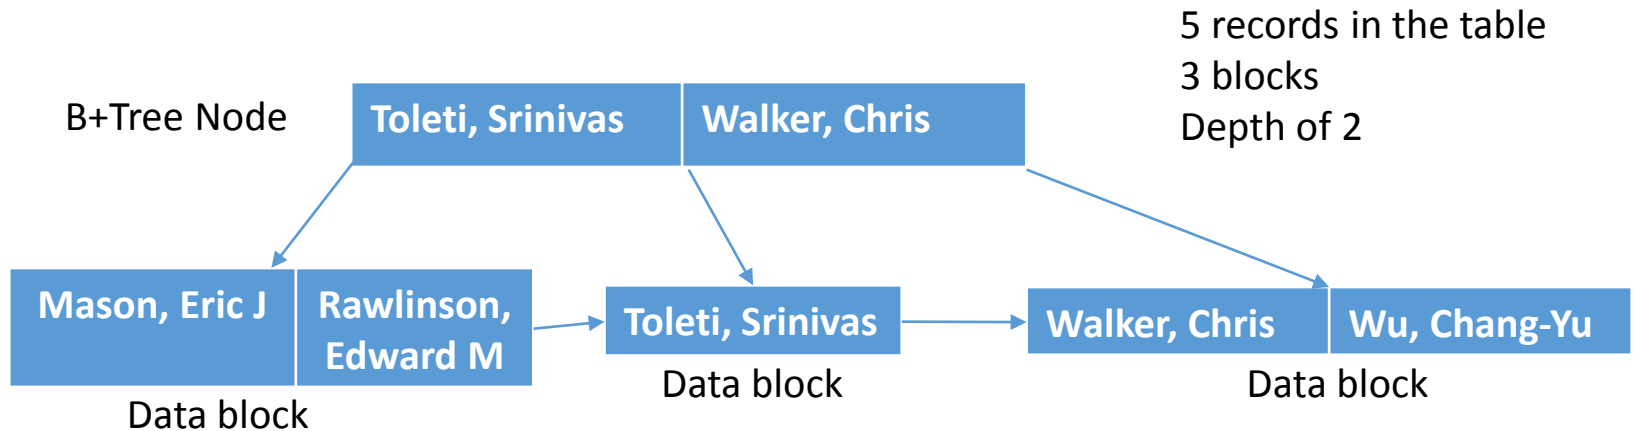

***INSERT**

Walker, Chris
Toleti, Srinivas
WALKER, CHRIS
Rawlinson, Edward M
Mason, Eric J
Wu, Chang-Yu

***SNAPSHOT**

KEEP IN MIND

	In example	Project requirement
B+ tree node	2 keys 3 pointers	10 keys 11 pointers
Data block	2 records per block	4 records per block

*INSERT
 Walker, Chris
 Toleti, Srinivas
 WALKER, CHRIS
 Rawlinson, Edward M
 Mason, Eric J
 Wu, Chang-Yu
 *SNAPSHOT
 *INSERT
 Chiang, Mark
 *DELETE
 Long, Robert
 *SNAPSHOT

KEEP IN MIND

	In example	Project requirement
B+ tree node	2 keys 3 pointers	10 keys 11 pointers
Data block	2 records per block	4 records per block